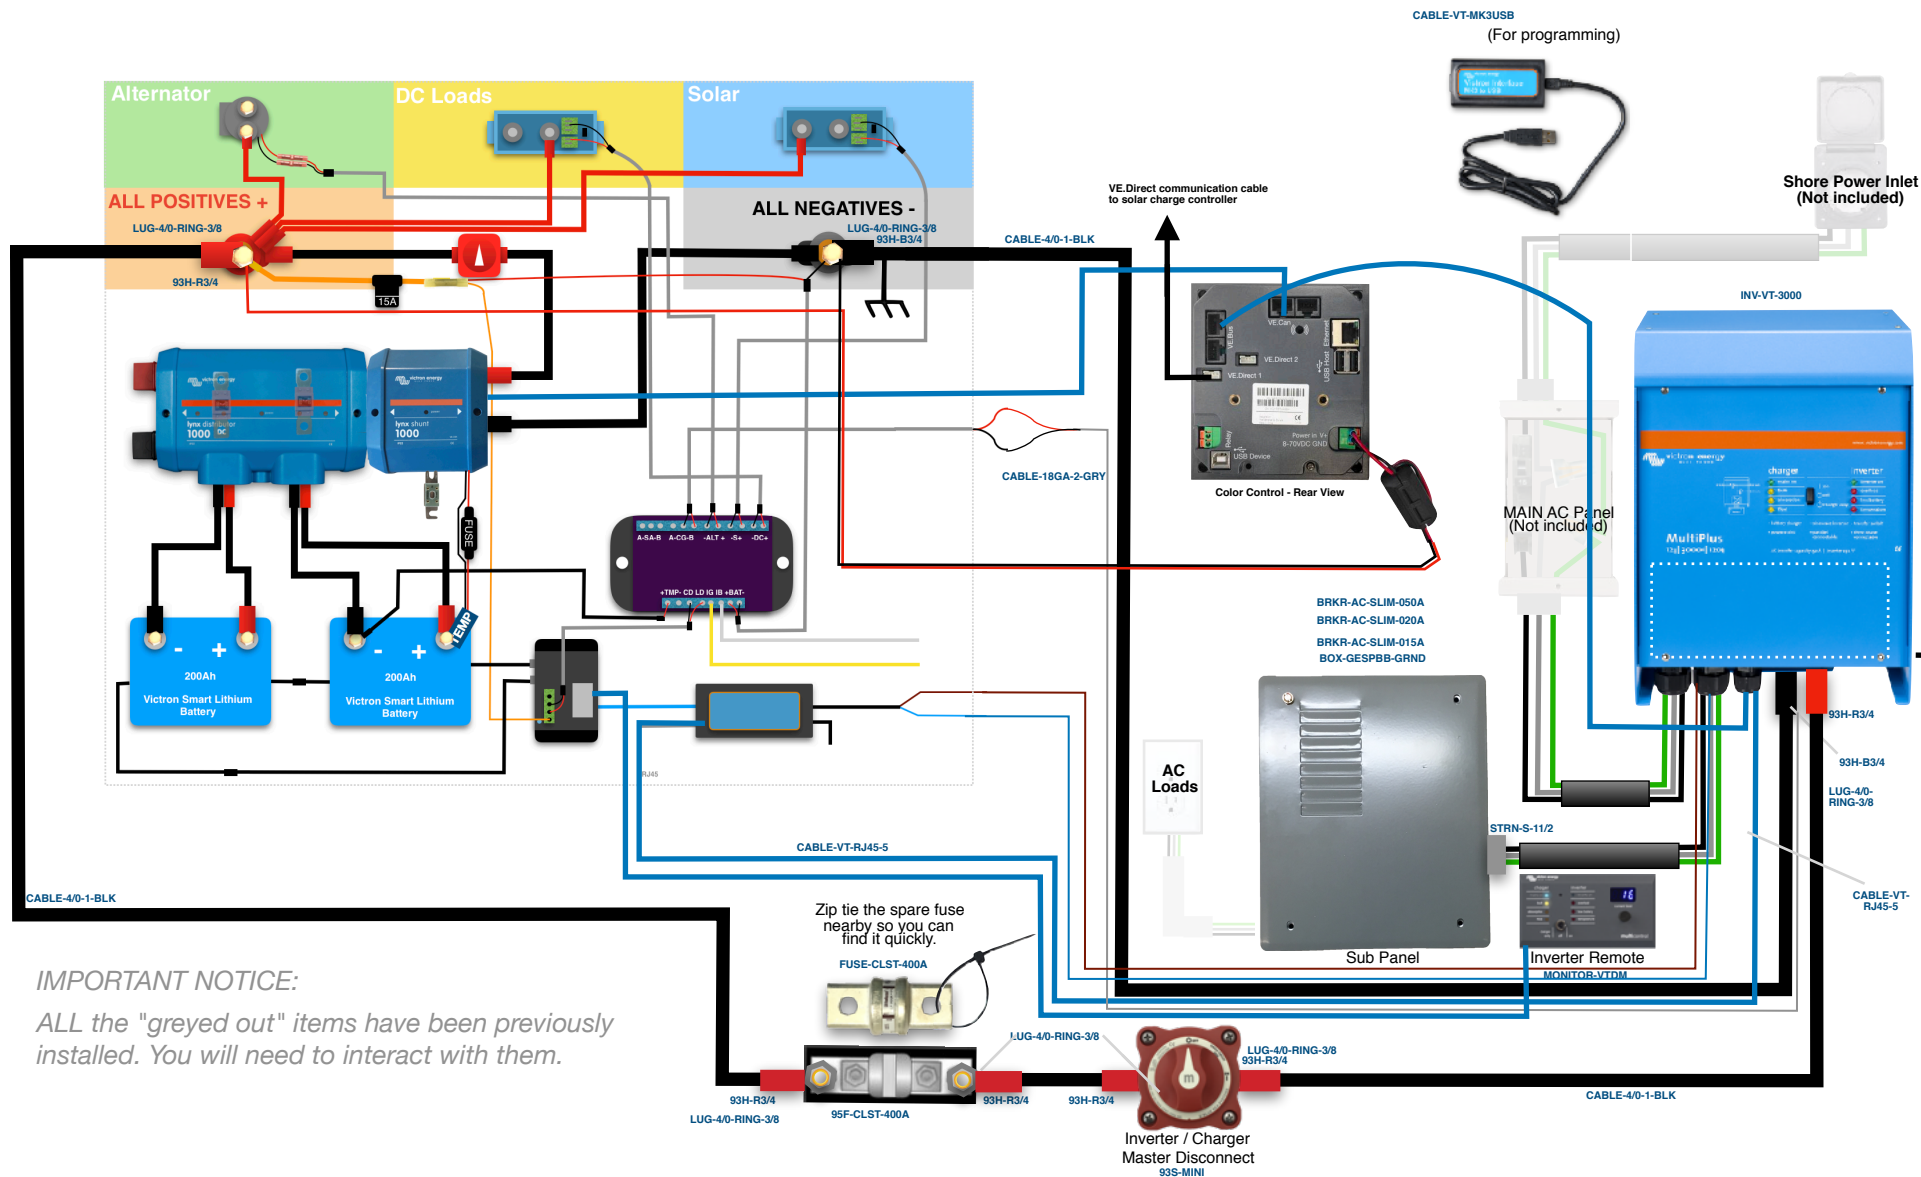

RJ45 PORT2
RJ45 PORT2
MAINS DETECTOR

NOTE: The RJ45 ports are universal.

IMPORTANT NOTICE:

ALL the "greyed out" items have been previously installed. You will need to interact with them.