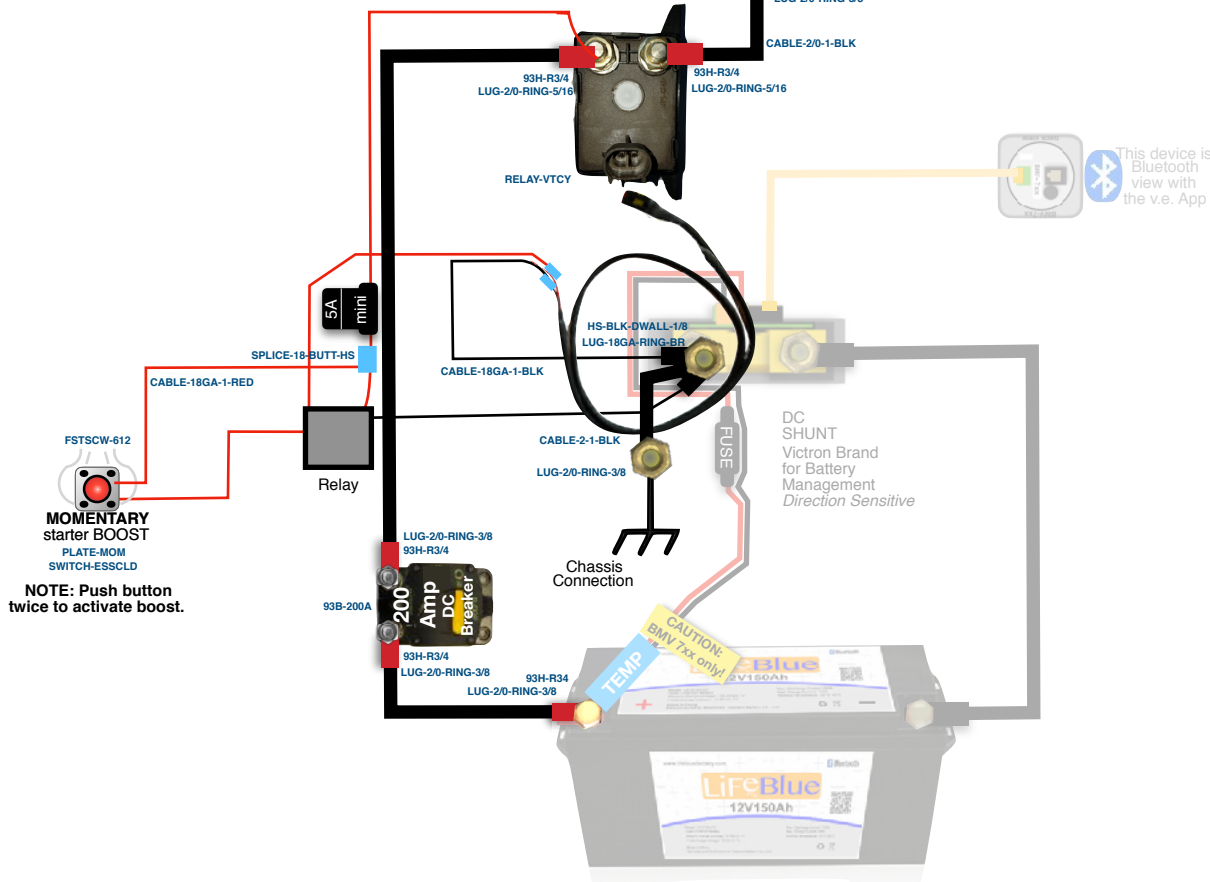

charges house batteries from engine alternator

NOTE: Push button twice to activate boost.