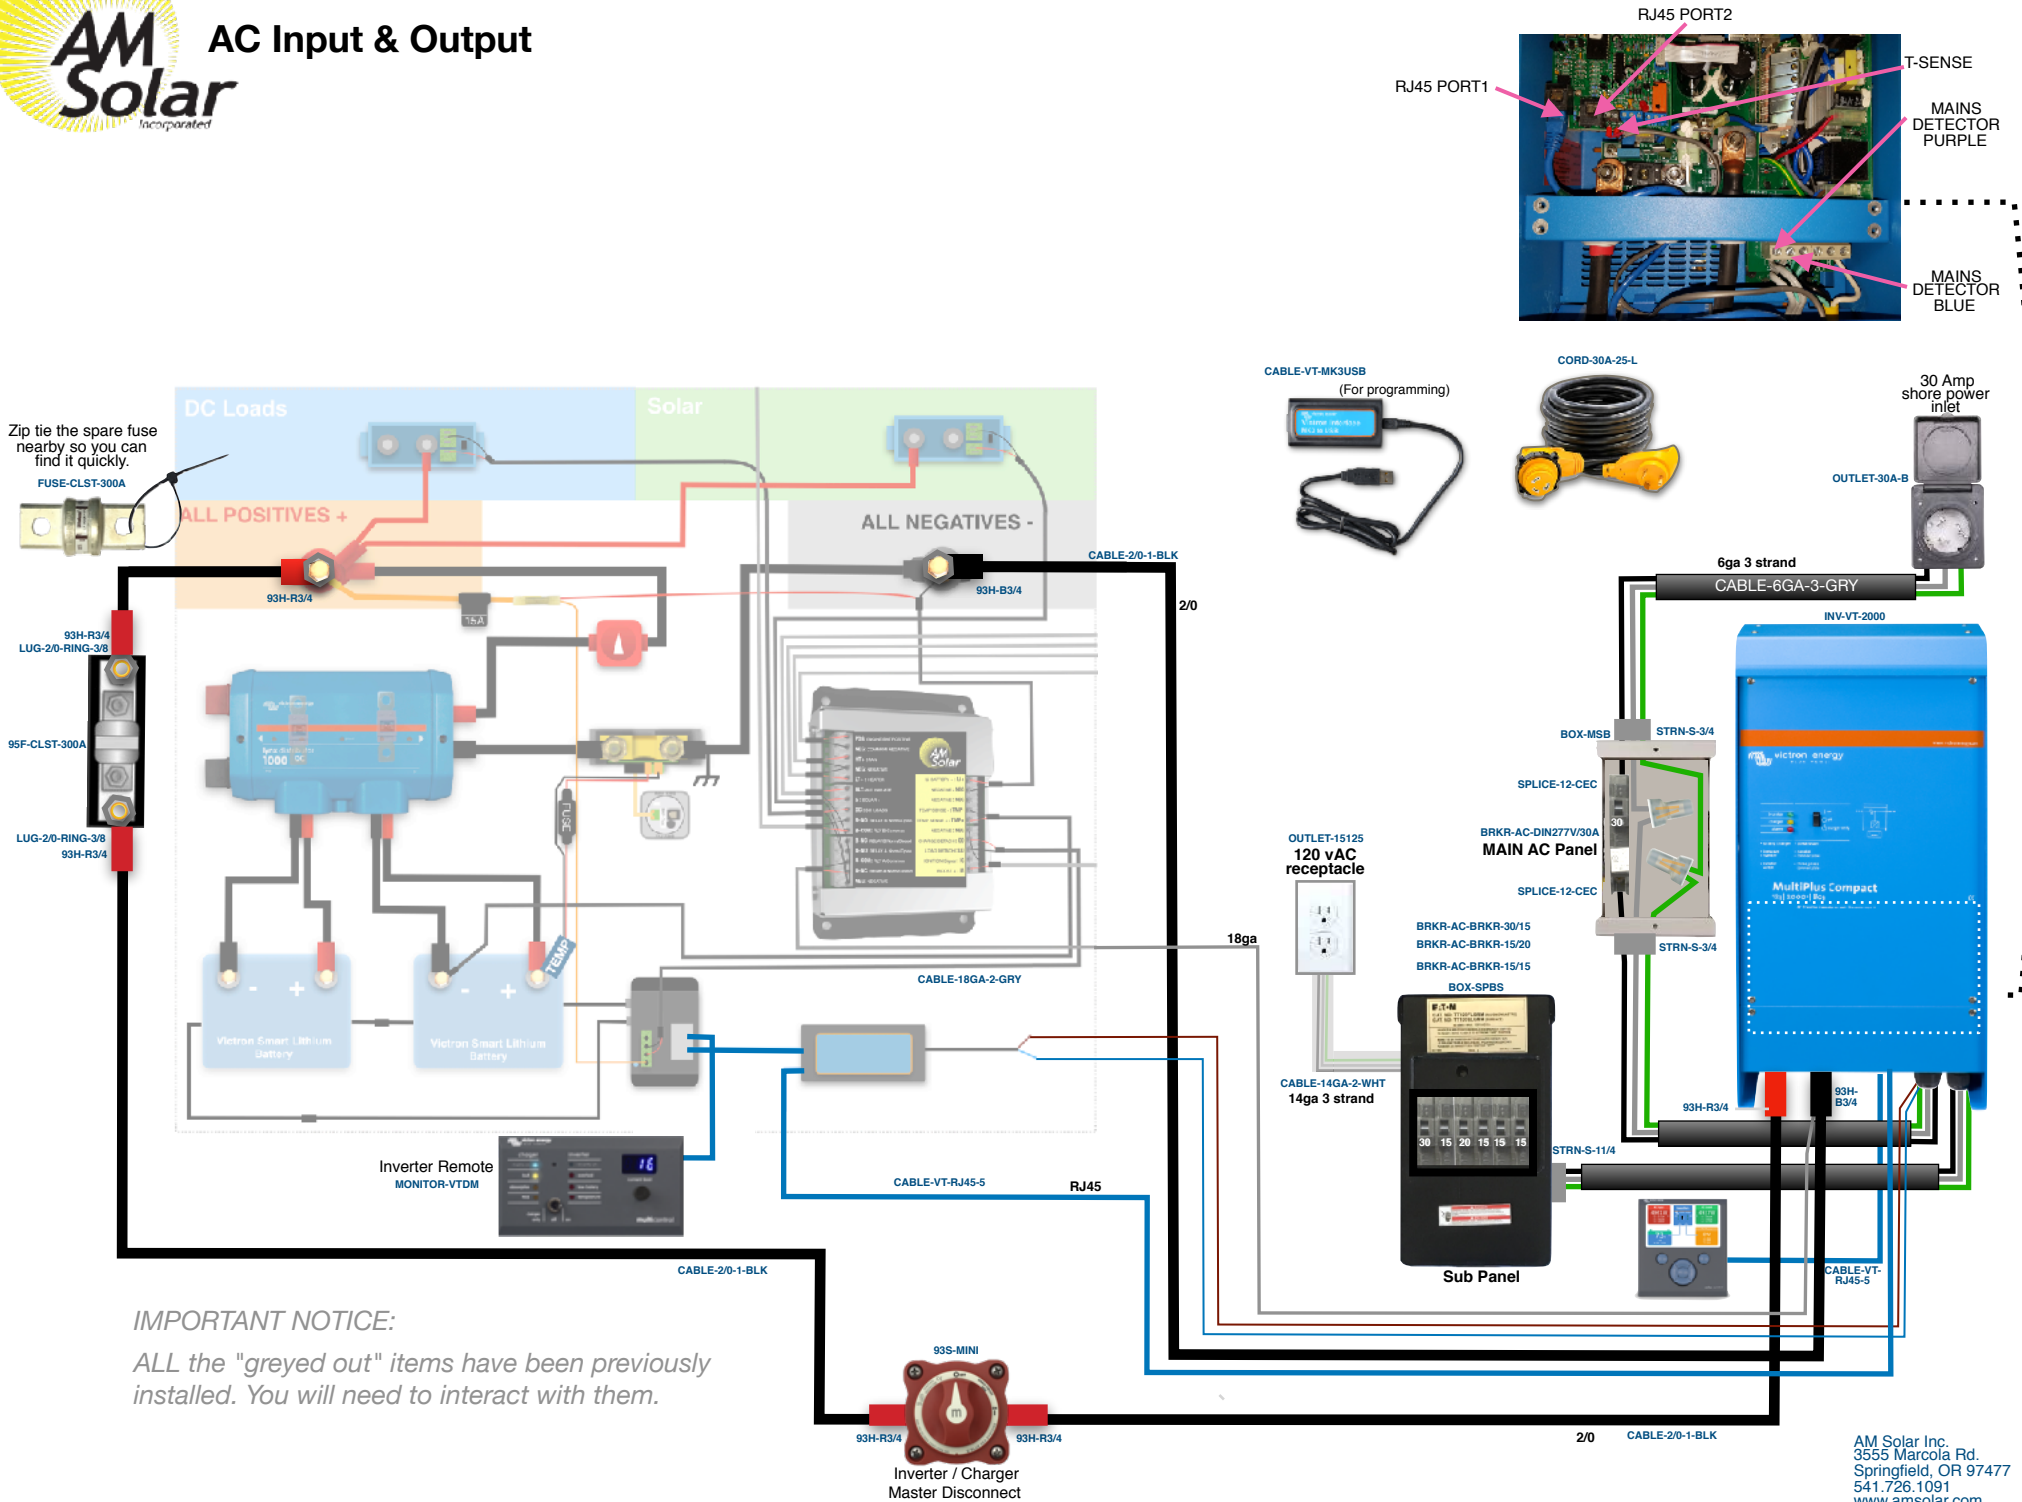

## AC Input & Output

Zip tie the spare fuse nearby so you can find it quickly.

**IMPORTANT NOTICE:**  
 ALL the "greyed out" items have been previously installed. You will need to interact with them.