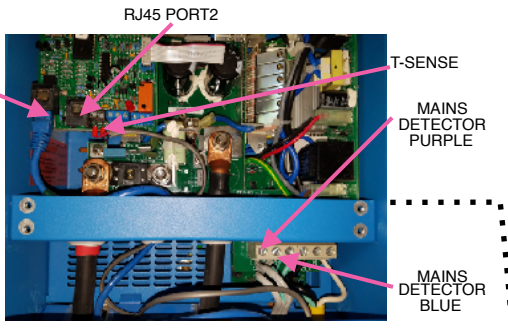

## AC Input & Output

Zip tie the spare fuse nearby so you can find it quickly.

**IMPORTANT NOTICE:**  
 ALL the "greyed out" items have been previously installed. You will need to interact with them.