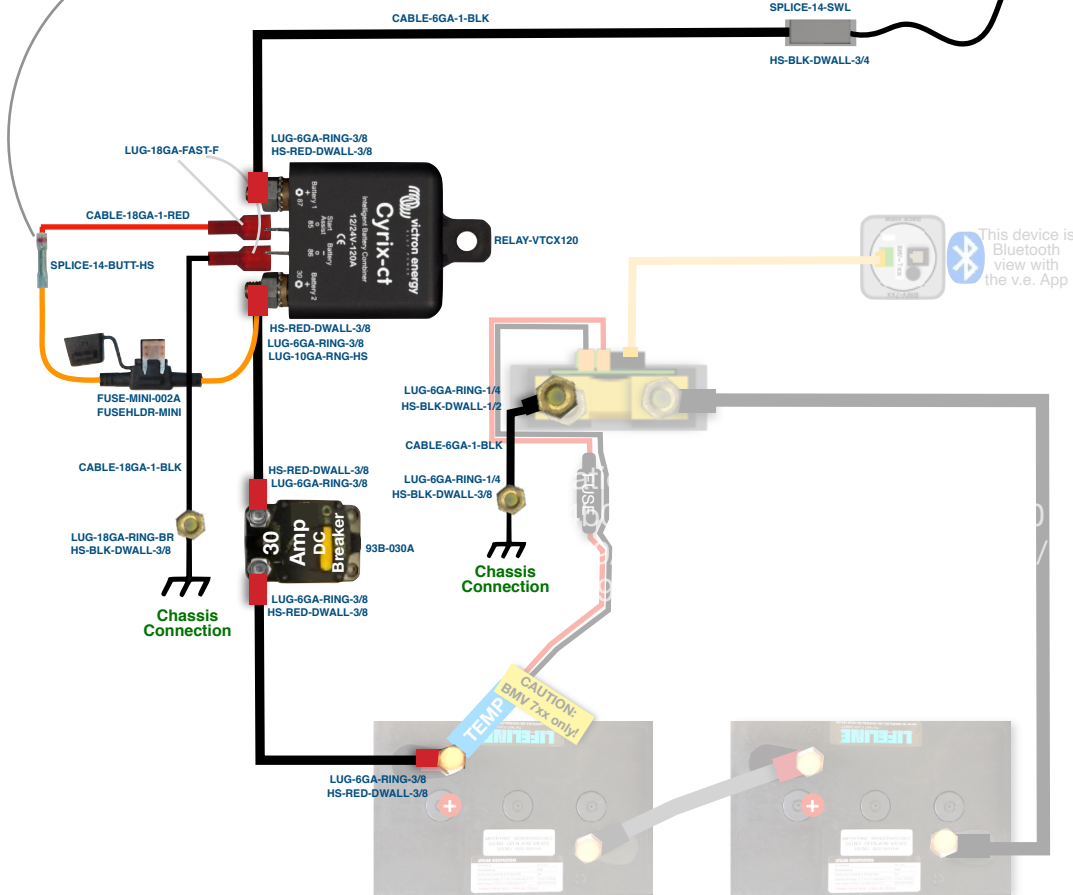

Alternator Charging

AM SOLAR

NOTE: This connection is tight, and some strands on the 10ga side may need trimmed/cut to accommodate the splice.

Cyrix Wiring Enlarged