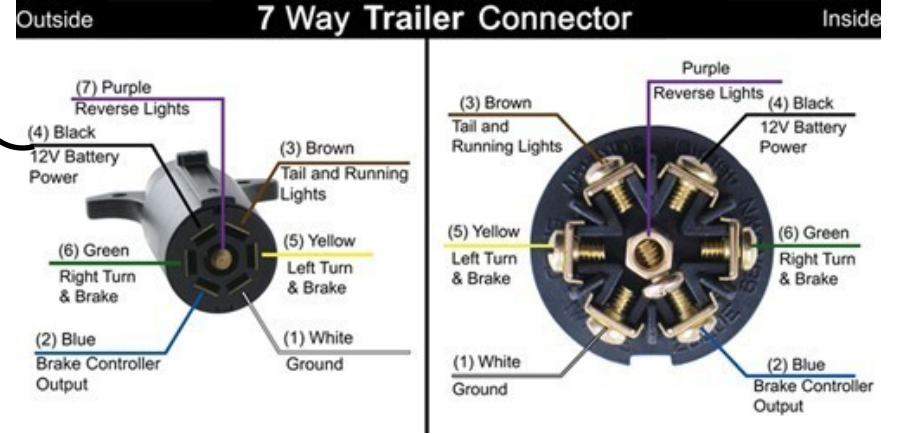

Alternator Charging

AM SOLAR

NOTE: This connection is tight, and some strands on the 10ga side may need trimmed/cut to accommodate the splice.

Cyrix Wiring Enlarged