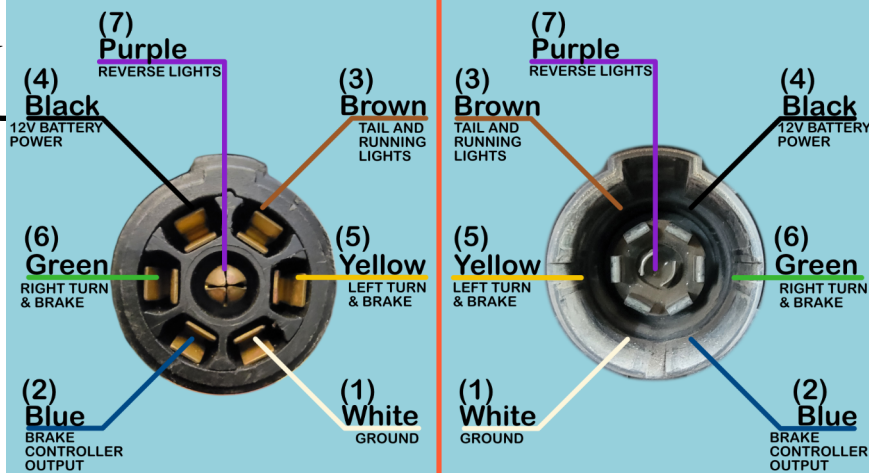

LUG-8GA-RING-3/8
HS-BLK-DWALL-3/8

X2 LUG-8GA-RING-3/8
HS-RED-DWALL-3/8

LUG-8GA-RING-3/8
HS-RED-DWALL-3/8

93B-030A

FUSE

CAUTION:
BMW 7xx Only

SPLICE INTO ORION
POS(+) INPUT

IF THE OUTPUT/BATTERY CONNECTION
IS BEYOND 10' CONSIDER UPSIZING THE
CABLE. FURTHER CUSTOMIZATION WITH
A SALES PERSON MAY BE NECESSARY.

7 PIN TRAILER CONNECTIONS

TRAILER SIDE

TOW VEHICLE
SIDE

NOTICE: The "greyed out" items are not included,
but you will be interacting with them.