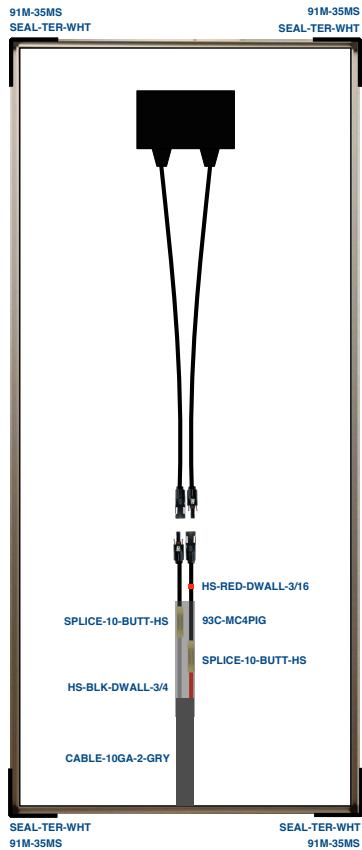

AM SOLAR

*NOTICE: The “greyed out” items are not included, but you will be interacting with them.*