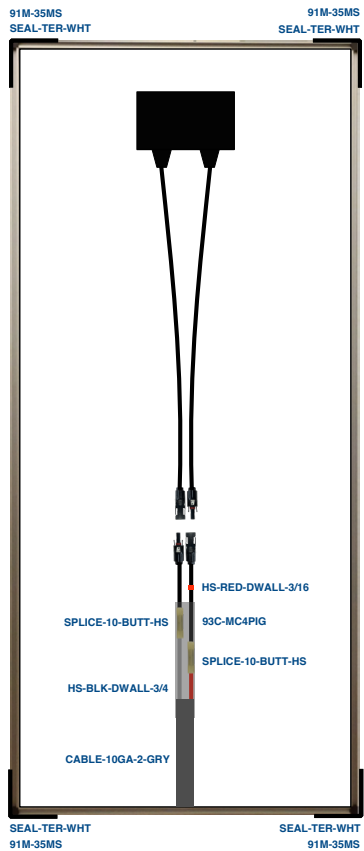

AM SOLAR

*NOTICE: The “greyed out” items are not included, but you will be interacting with them.*