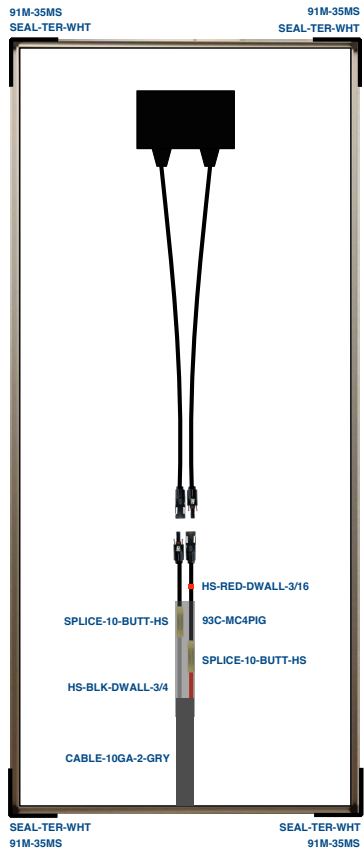

AM SOLAR

99-SC085AM1200

CABLE-10GA-2-GRY

SOLAR-RS200

NOTICE: The "greyed out" items are not included, but you will be interacting with them.