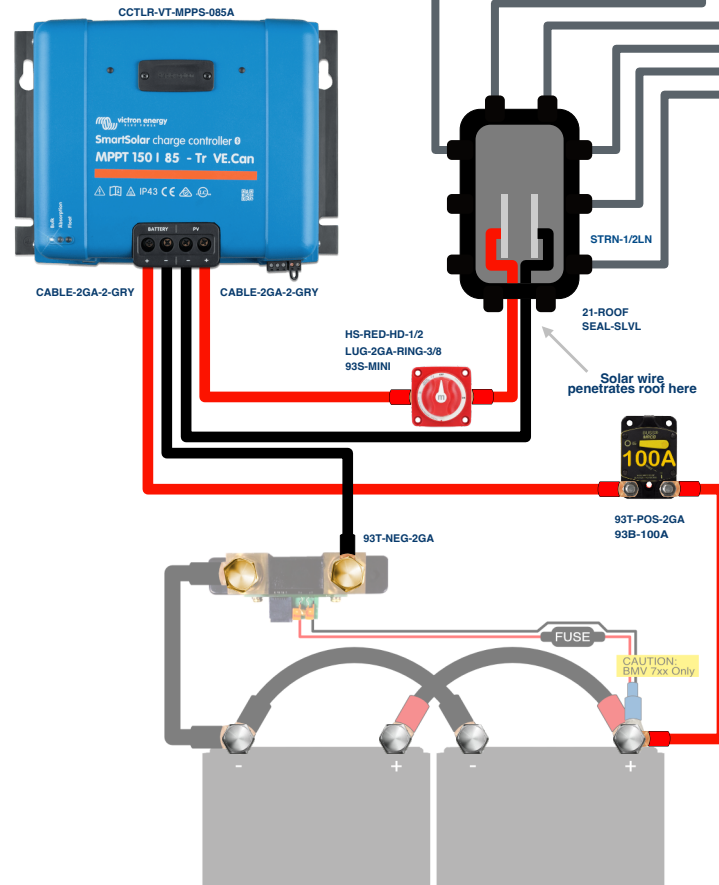

AM SOLAR

99-SC085AM1200

CABLE-10GA-2-GRY

SOLAR-RS200

NOTICE: The "greyed out" items are not included, but you will be interacting with them.