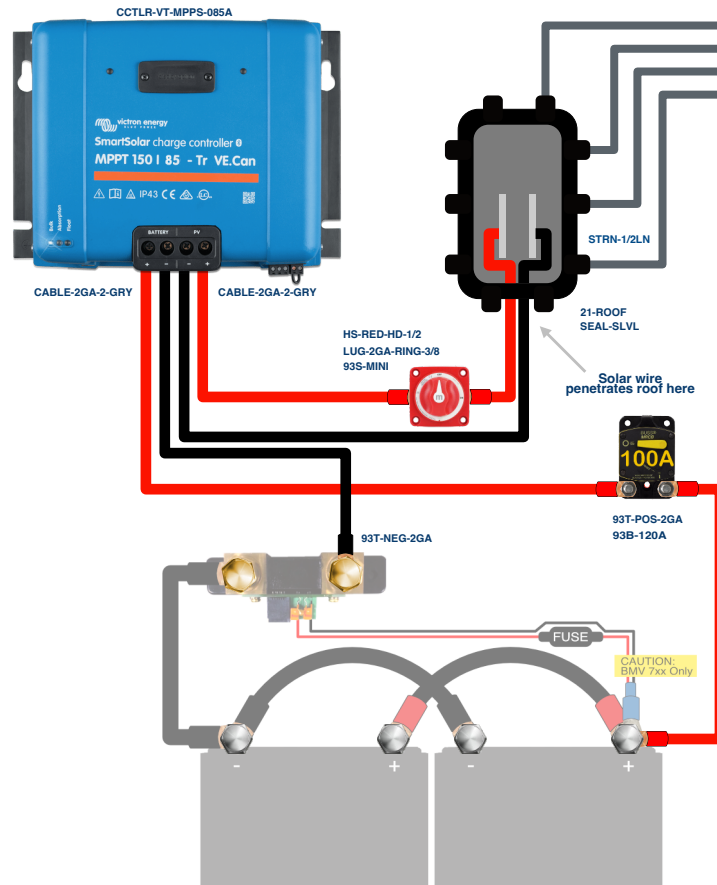

AM SOLAR

99-SC085AM800

CABLE-10GA-2-GRY

SOLAR-RS200

*NOTICE: The "greyed out" items are not included, but you will be interacting with them.*