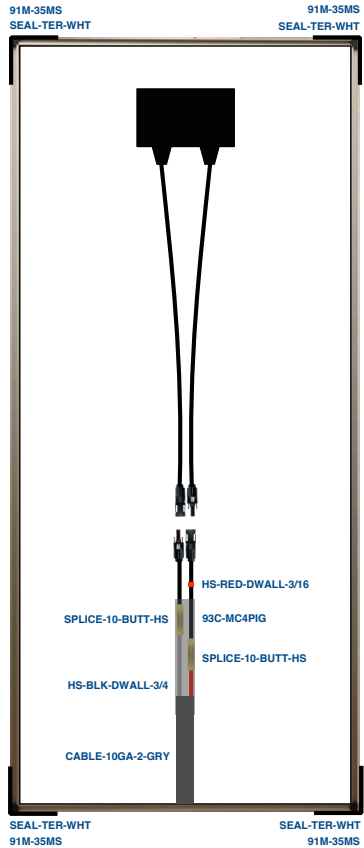

AM SOLAR

99-SC085AM800

CABLE-10GA-2-GRY

SOLAR-RS200

*NOTICE: The "greyed out" items are not included, but you will be interacting with them.*