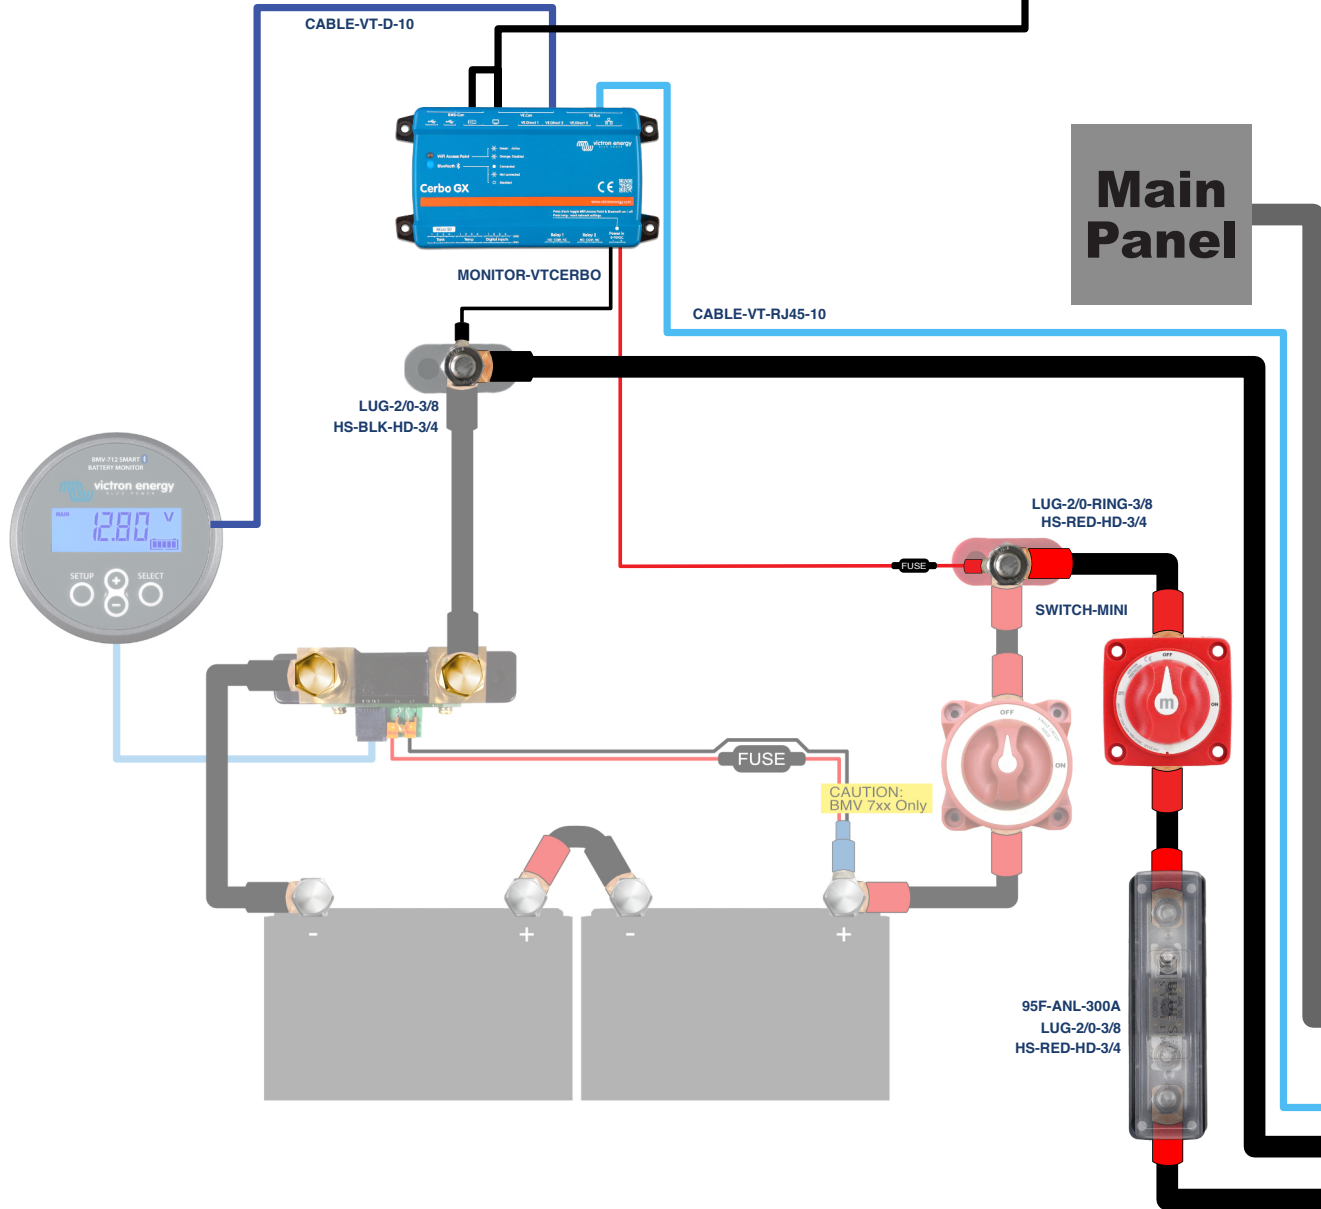

Stock  
ATS

INV-VT-MPII-3K24

Main  
Panel

SPLICE-DIN-GRN  
SPLICE-DIN-WHT  
SPLICE-DIN-BLK  
SPLICE-DIN-RED  
SPLICE-DIN-END  
BOX-MSBB

STRN-S-1

STRN-S-1

LUG-2/0-RING-3/8  
HS-RED-HD-3/4  
HS-BLK-HD-3/4

CABLE-6GA-4-x

CABLE-6GA-4-x

CABLE-2/0-1-BLK

CABLE-2/0-1-BLK

CAUTION: BMV 7xx Only