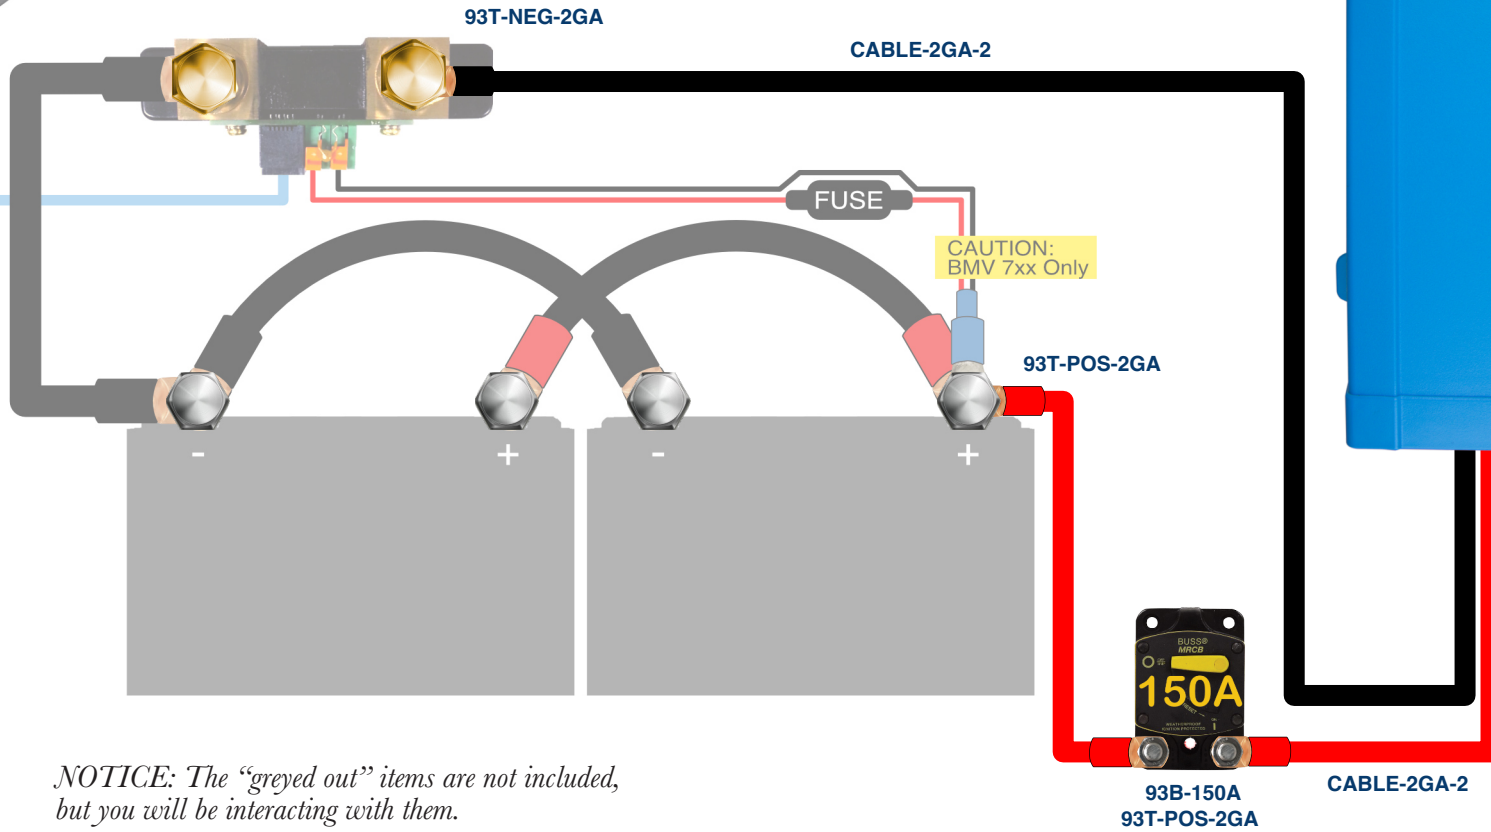

AM SOLAR

99-VT1200KIT

FSTSCW-1034Z x4
FSWASH-FLT-1/2 x4

INV-VT-1200

NOTICE: The "greyed out" items are not included, but you will be interacting with them.