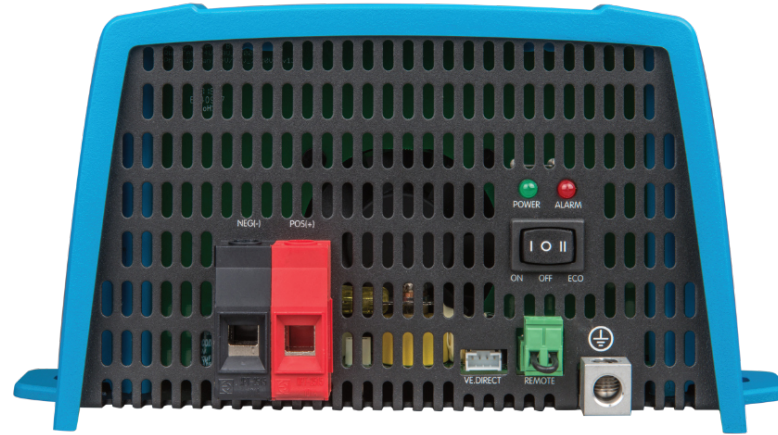

AM SOLAR

99-VT1200KIT

FSTSCW-1034Z x4
FSWASH-FLT-1/2 x4

INV-VT-1200

NOTICE: The "greyed out" items are not included, but you will be interacting with them.